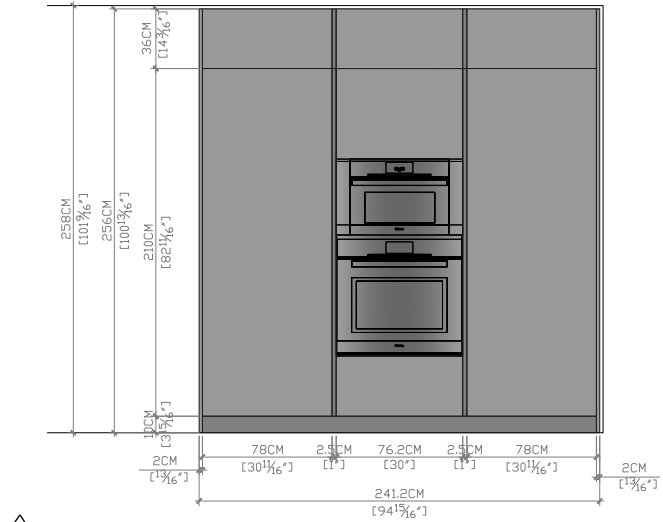

Black Elm

Embossed
Lacquer Roccia

Raven Sand
Quarzite

Embossed
Lacquer Carbone

DESCRIPTION

Alea Kitchen

FINISHES

Wall Units: Black Elm
Tall Units: Black Elm
Base Units: Embossed Lacquer Roccia
Shelving: Embossed Lacquer Carbone
Countertop: Raven Sand Quarzite
Snacktop: Black Elm