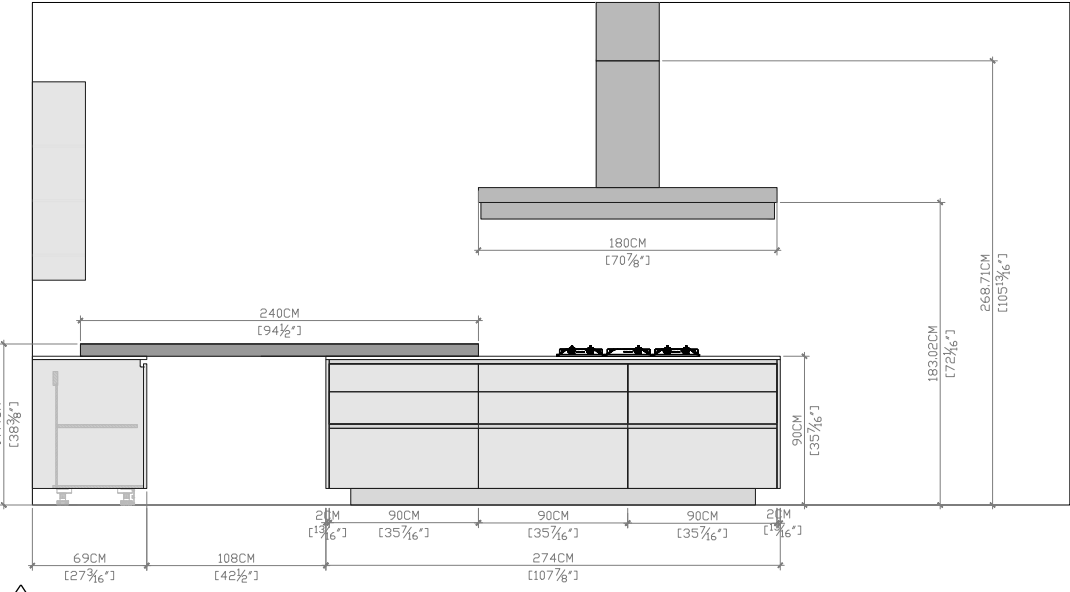

Black Elm

Embossed
Lacquer Roccia

Raven Sand
Quarzite

Embossed
Lacquer Carbone

DESCRIPTION

Alea Kitchen

FINISHES

Wall Units: Black Elm
Tall Units: Black Elm
Base Units: Embossed Lacquer Roccia
Shelving: Embossed Lacquer Carbone
Countertop: Raven Sand Quarzite
Snacktop: Black Elm