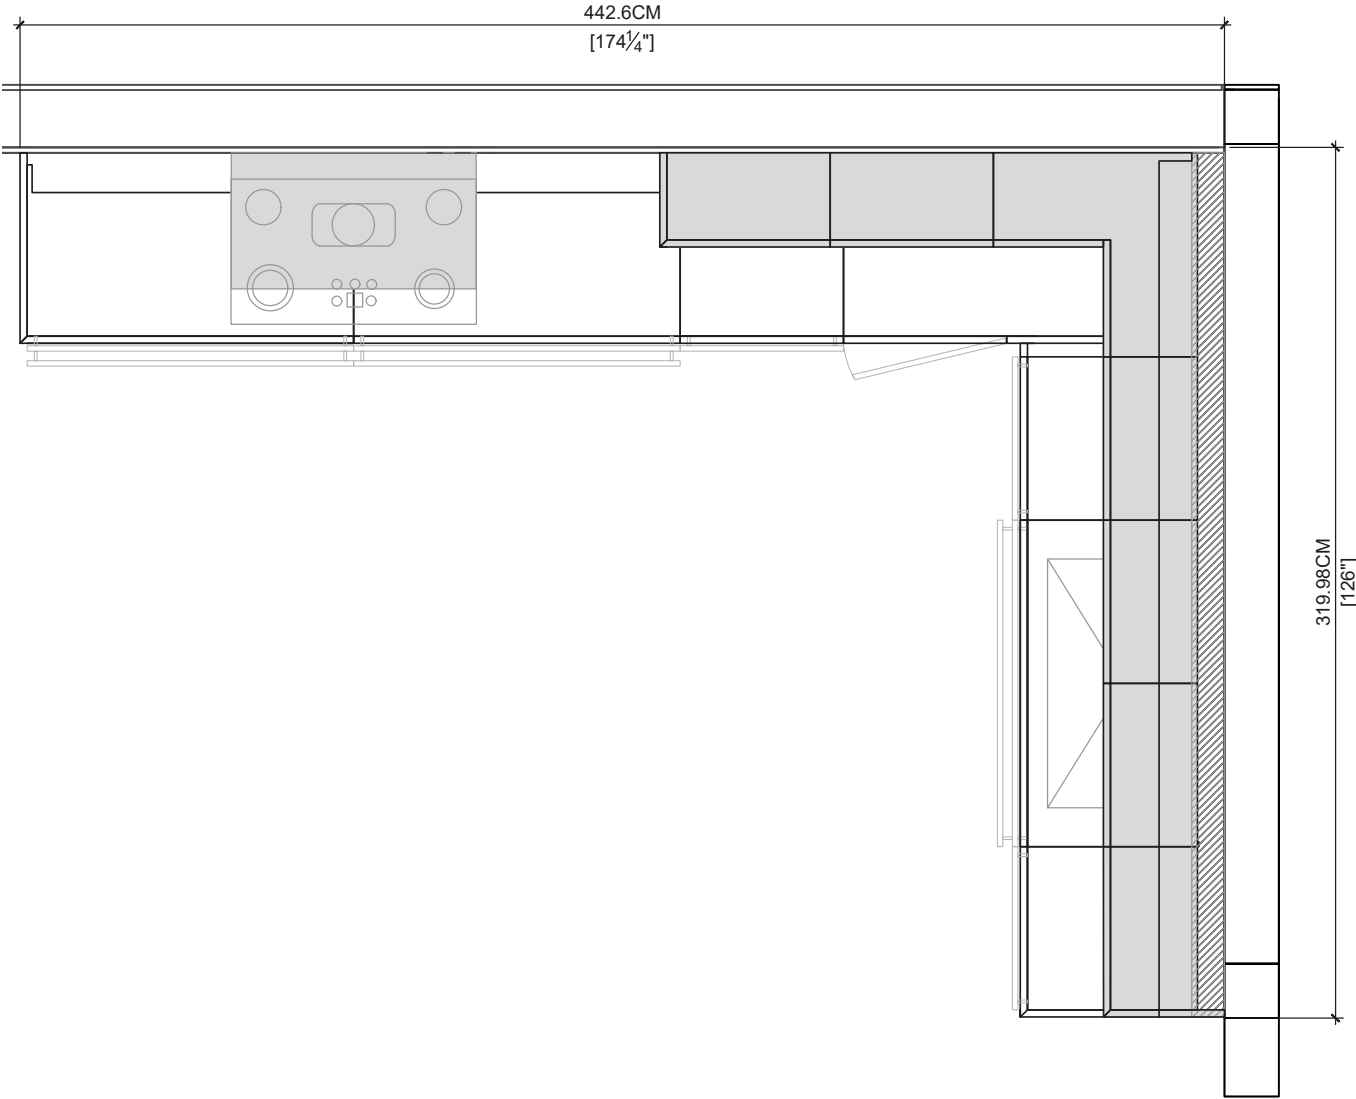

Artex

Base Units: Spessart Oak with Carved Lines
Wall Units: Visone Glossy Lacquer
Countertop: Cararra Marble
Backsplash: Corian

Poliform

APPLIANCES

MODEL NO.

Miele 36" Gas Cooktop
Gaggenau Dishwasher

KM2355G
DF260761