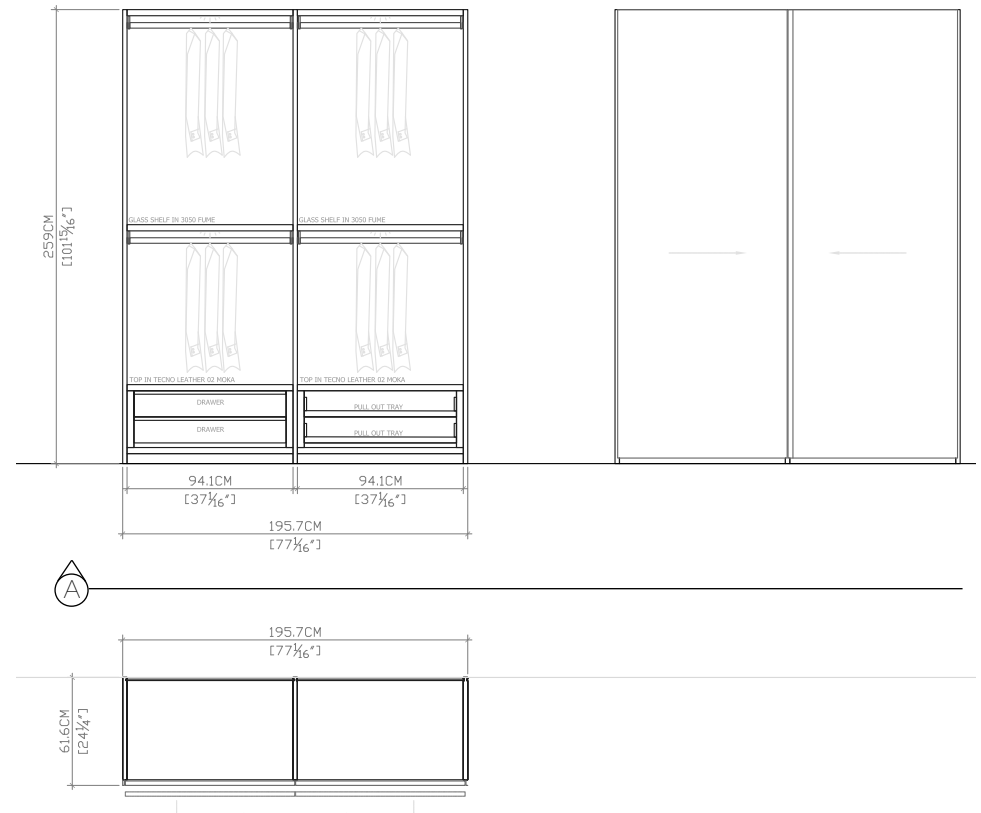

OCEAN WARDROBE

C. Walnut Melamine

Glossy Glass Ghiaccio

DESCRIPTION

Ocean Wardrobe

FINISHES

Interior: C. Walnut Melamine
Doors: Glossy Glass Ghiaccio