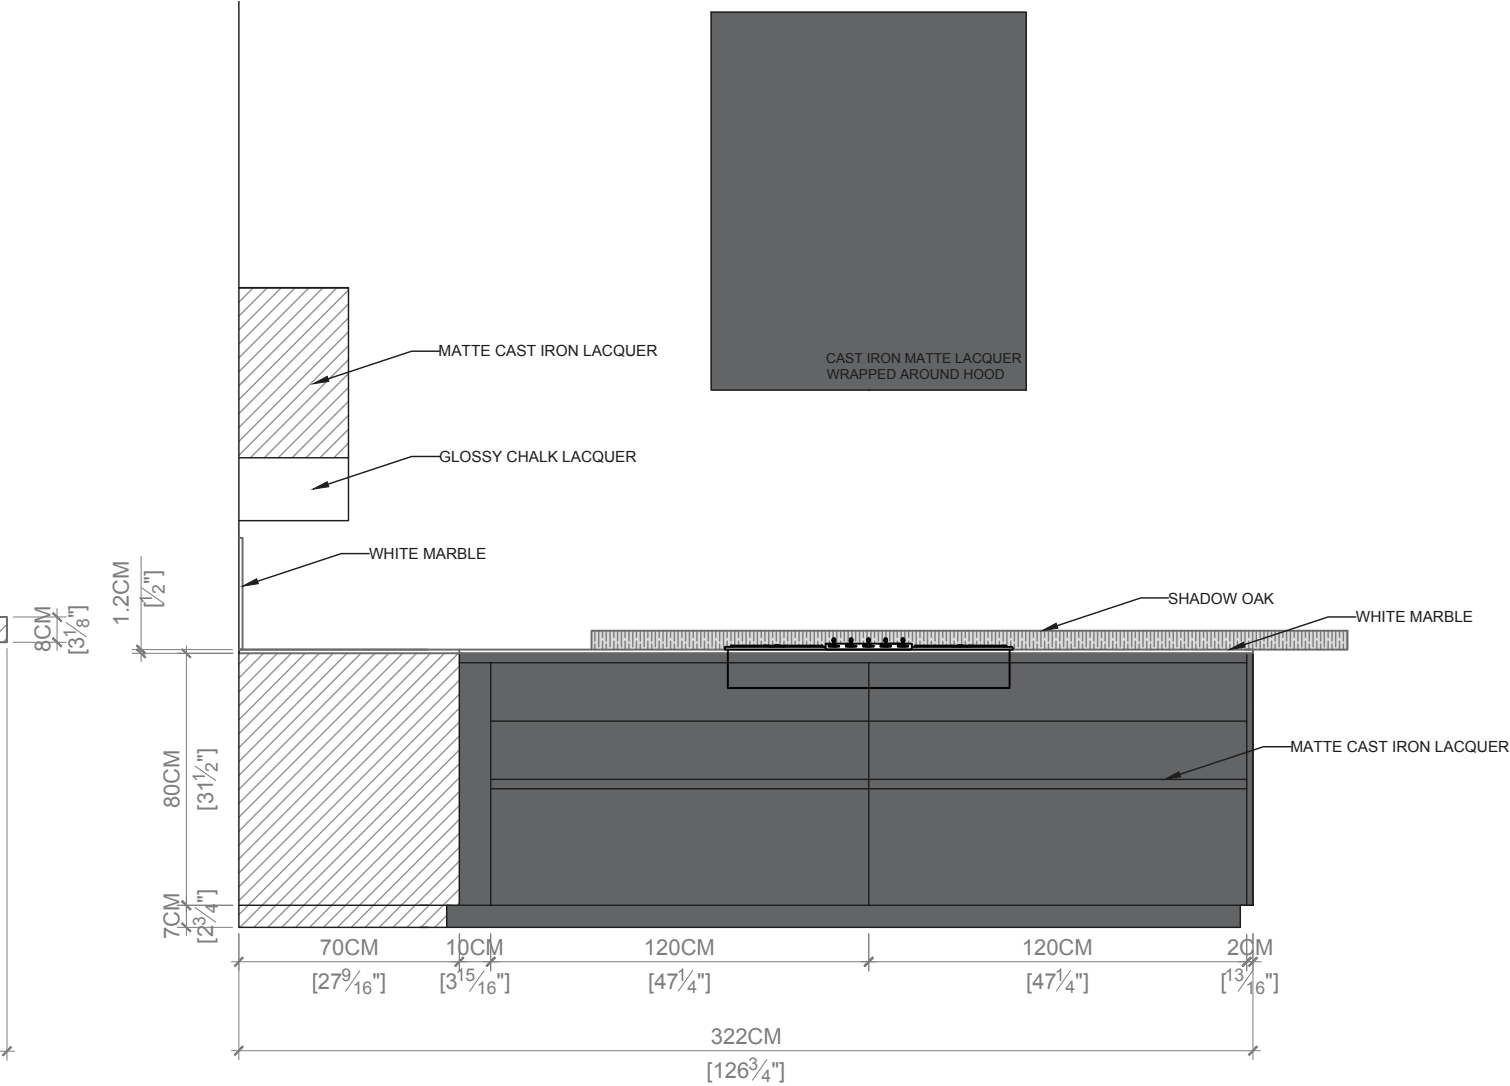

ONE80 KITCHEN