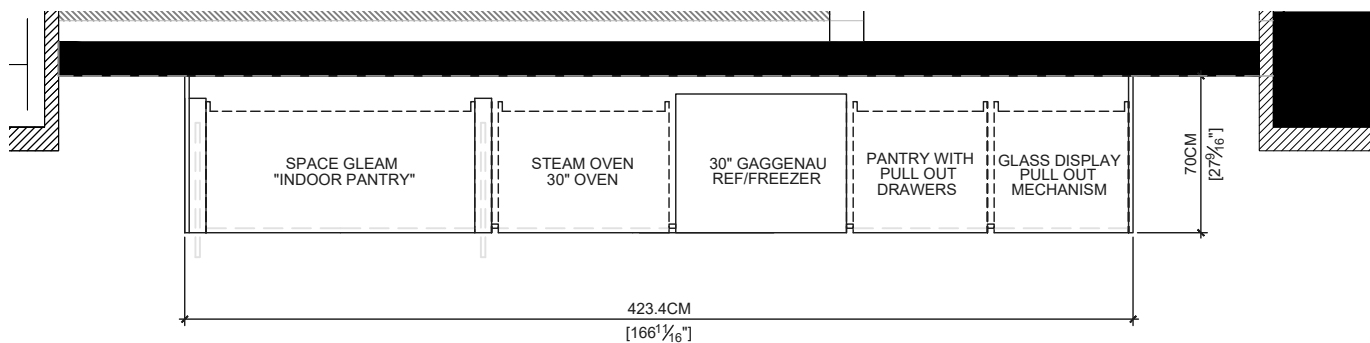

Shadow Oak

Cast Iron Grey
Matte Lacquer

Carrara Marble

ONE80 KITCHEN

DESCRIPTION

ONE80 Kitchen

FINISHES

Wall Units: Cast Iron Grey Matte Lacquer
Base Units: Cast Iron Grey Matte Lacquer
Tall Units: Shadow Oak Wood Veneer
Snacktop: Shadow Oak Wood Veneer
Countertop: Carrara Marble
Backsplash: Carrara Marble