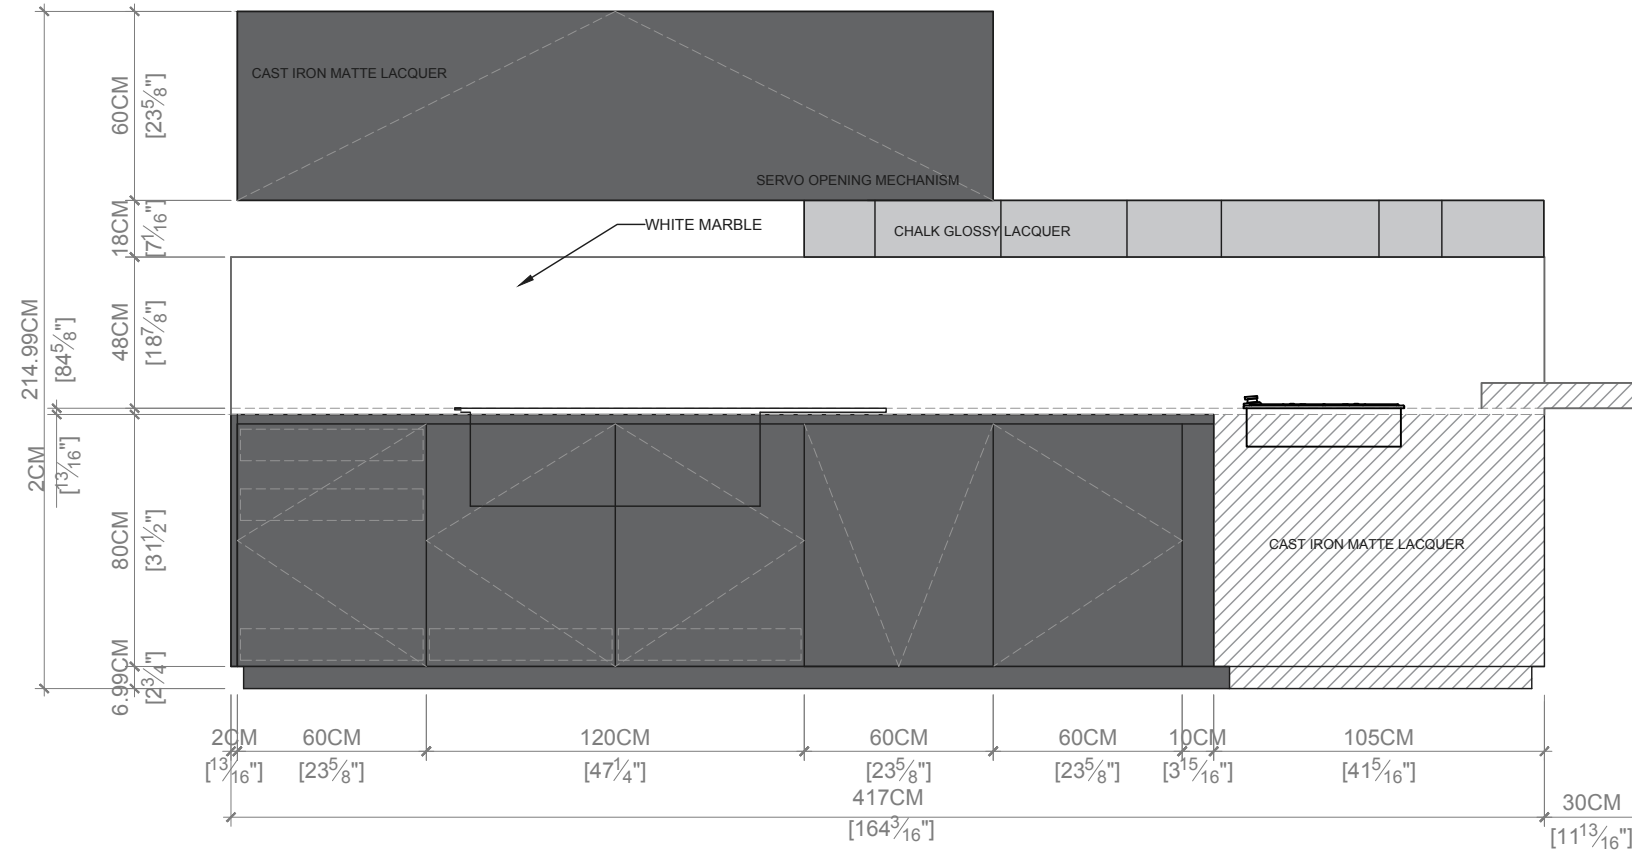

ernestomeda