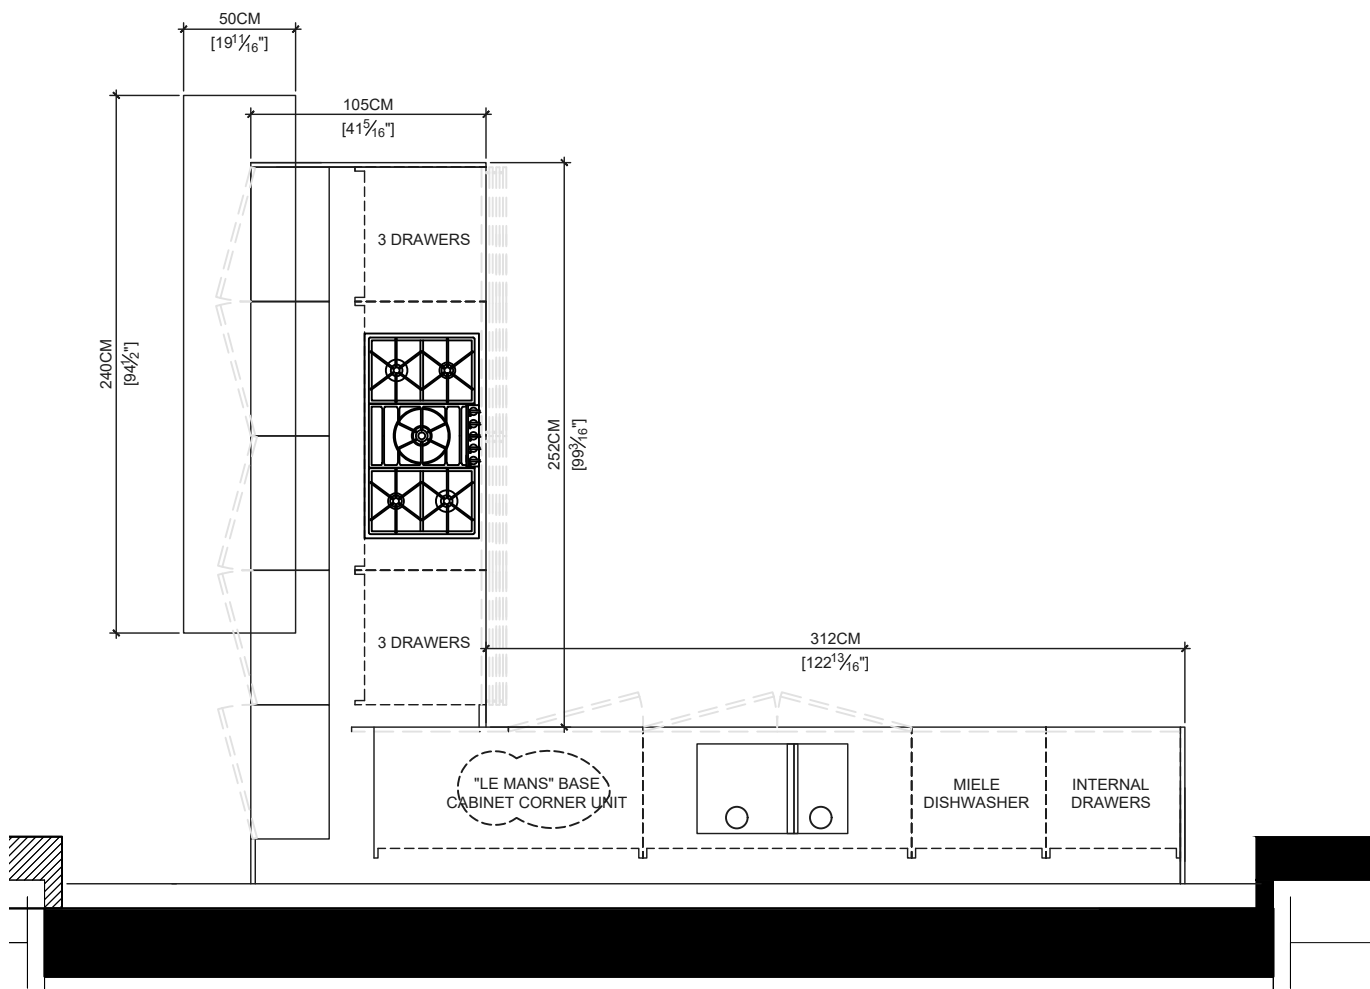

Shadow Oak

Cast Iron Grey
Matte Lacquer

Carrara Marble

ONE80 KITCHEN

DESCRIPTION

ONE80 Kitchen

FINISHES

Wall Units: Cast Iron Grey Matte Lacquer
Base Units: Cast Iron Grey Matte Lacquer
Tall Units: Shadow Oak Wood Veneer
Snacktop: Shadow Oak Wood Veneer
Countertop: Carrara Marble
Backsplash: Carrara Marble