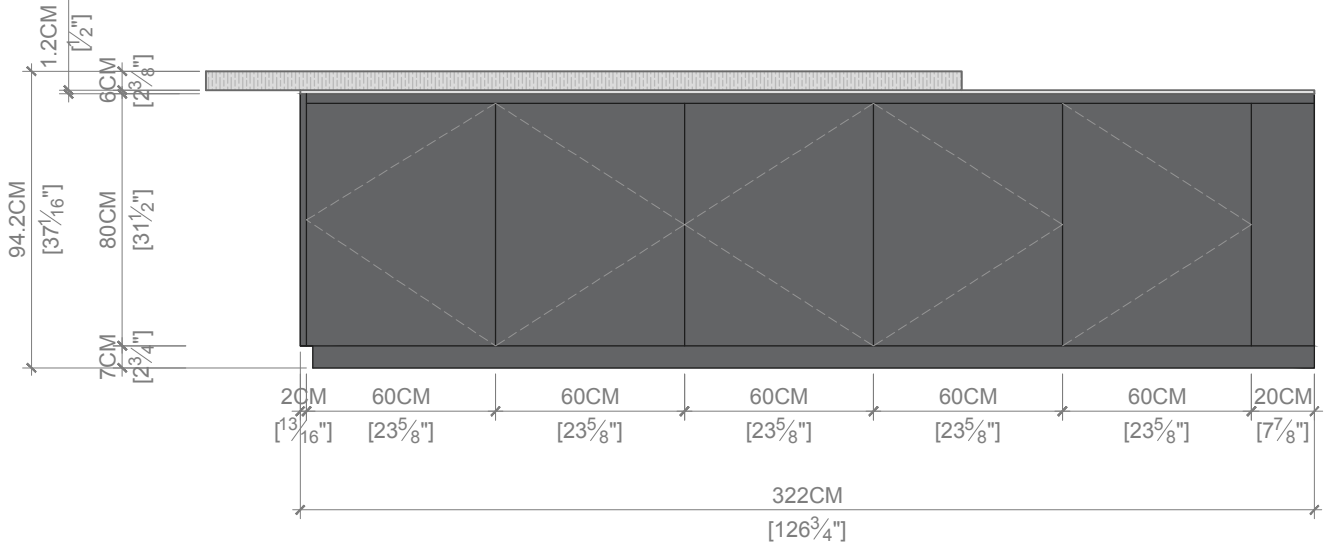

ONE80 KITCHEN